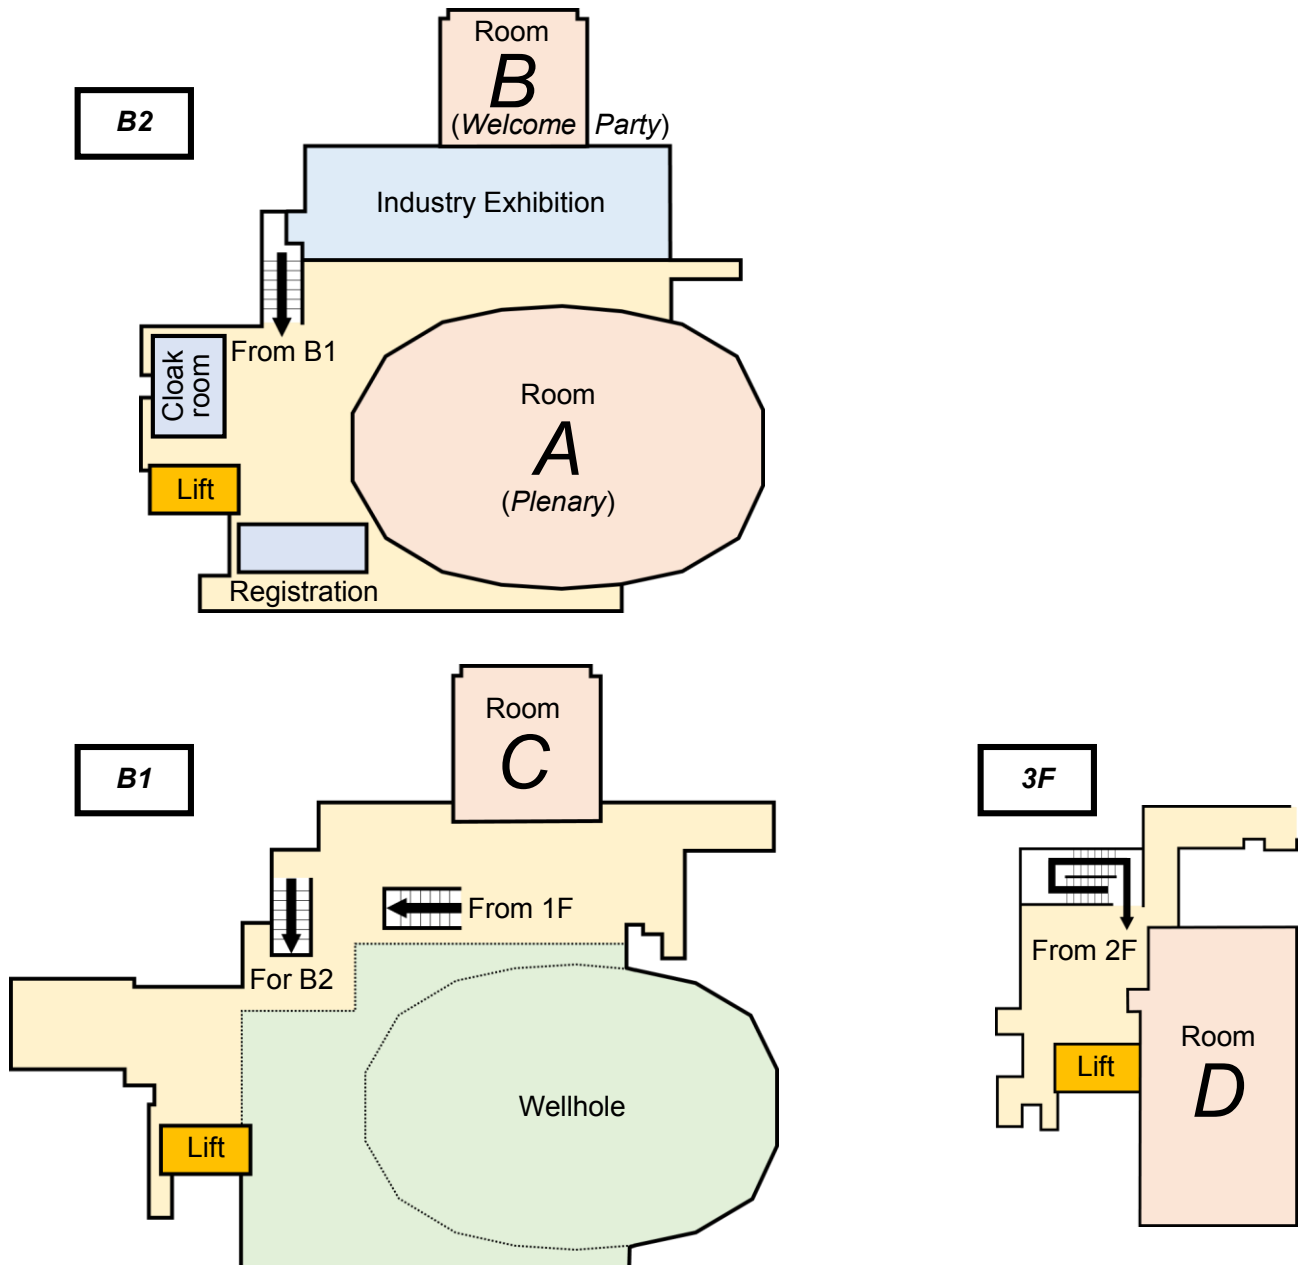

Ito International Research Center Floor Map:

Name Badge:

Access to conference sessions, company visit and social activities is gained by showing your conference badge. Please wear your name badge at all occasions during the conference.

Preparing for Presentations:

Please bring your presentation to the session room. To assure a fluent transition between speakers, all presenting authors are asked to meet their session chair and to prepare their presentation in the respective session rooms at least 15 minutes before the start of the session during which they will present.

Internet Access:

You can find the network name and password in your name badge.