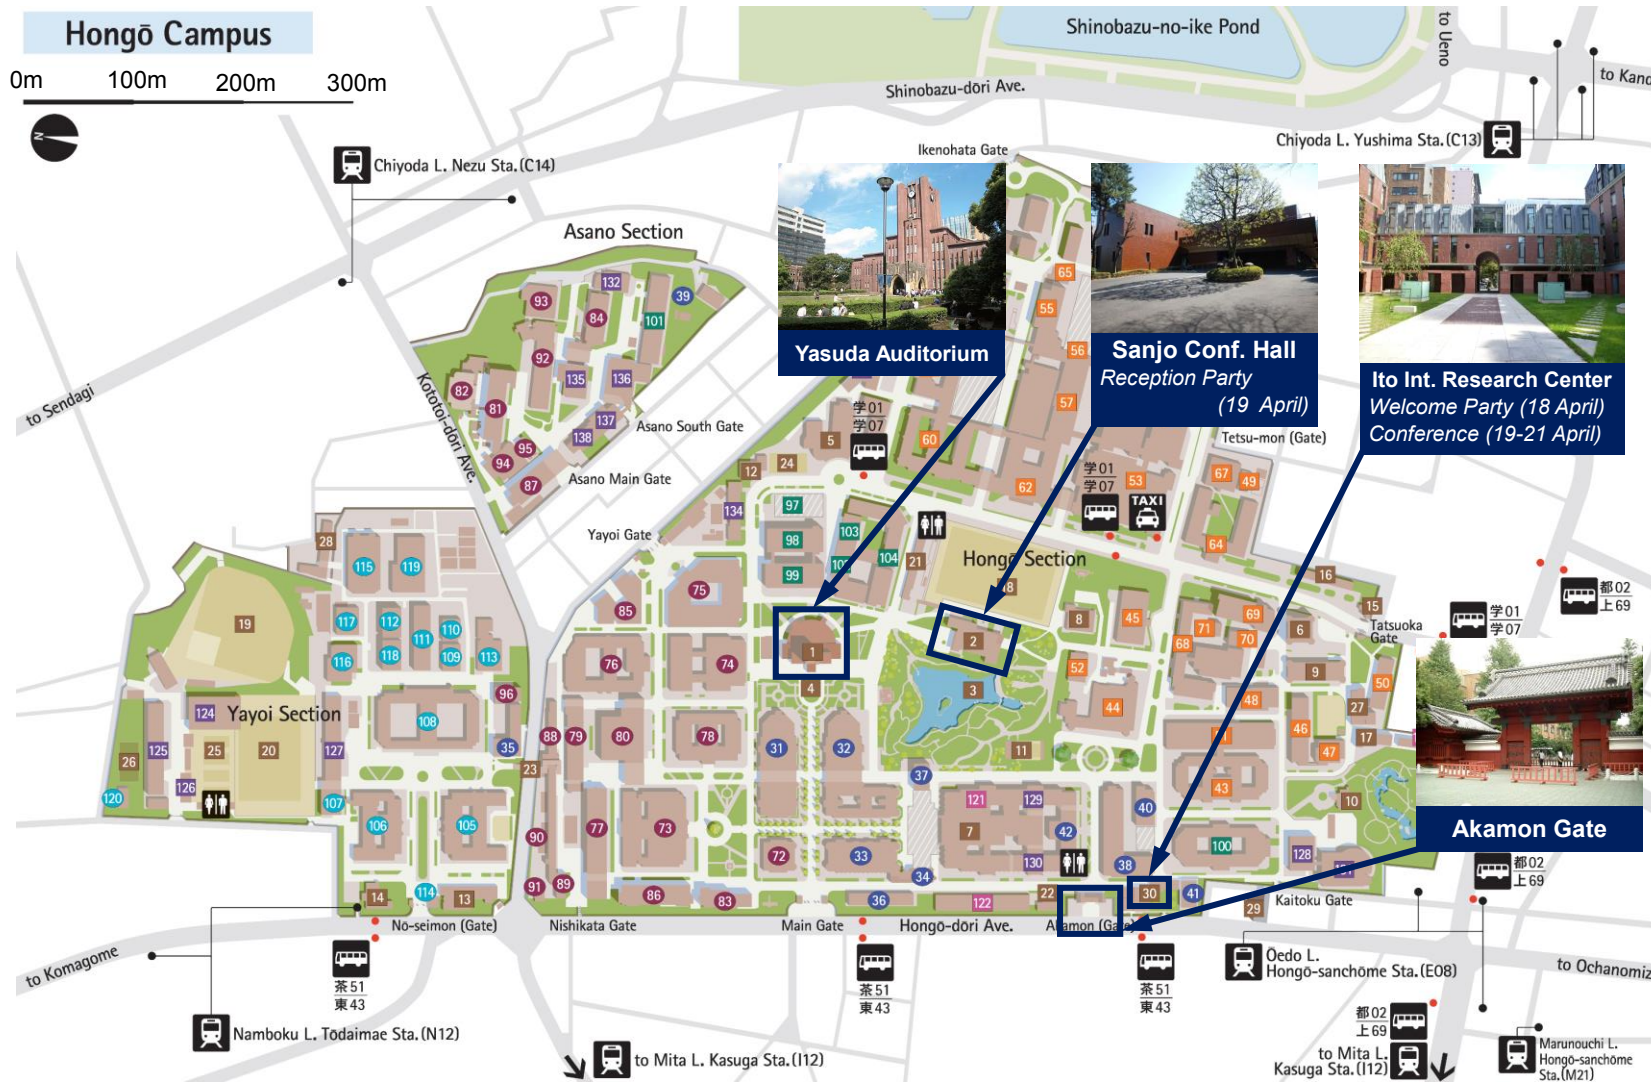

# Information

ISEM XVIII @ The University of Tokyo Hongo Campus:

7-3-1, Hongo, Bunkyo-ku, Tokyo

## Conference Secretariat:

During the conference sessions a permanent secretariat will be open at the registration desk.

The conference secretariat can be reached at [isem18@scoop-japan.com](mailto:isem18@scoop-japan.com)